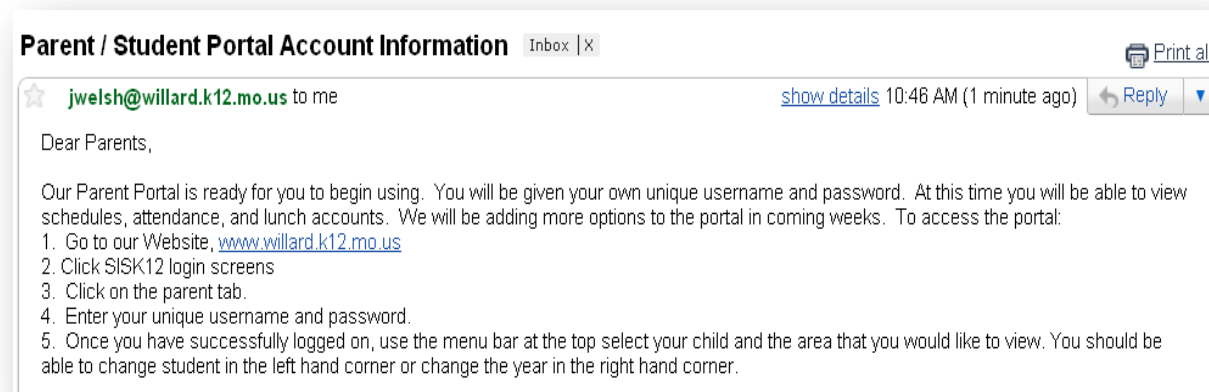

What is SISK12 Parent Portal?

The SISK12 Parent Portal is a tool used for communication between your family and the Willard R-2 School District. The parent portal can be used to view and manage the following areas:

- **Attendance:** View your child's absences and tardies.
- **Discipline:** View your child's discipline history and records.
- **Grades:** View your child's missing assignments and grades for each subject.
- **Meals:** Track your child's meals and pay your child's account online.
- **Other:** The parent portal also keeps records of awards, activities, fines and fees, and state assessments.

How do I Register for SISK12 Parent Portal?

Contact Jolene Welsh at Willard High School

- e-mail: jwelsh@willard.k12.mo.us
- Phone: 417-742-3524

You will be asked to provide:

- An e-mail address to be used as your unique username.
- The name(s) of your child(ren) and the buildings where they are enrolled.

Will I Receive Confirmation of my Registration?

Yes, you will receive a confirmation from Jolene Welsh. This e-mail will include your unique username and password.

How Do I Understand the Terminology?

- Progress=Midterm Progress Reports
- Term=Quarterly Progress Reports
- Semester=Two Quarters Combined